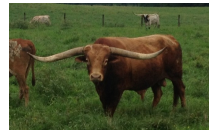

BR All Mine

Date of Birth: 08/15/2022

Courtesy of Brett Ranch

TTT: 51.8750 on 05/14/2024
Composite: 36.5000 on 11/14/2023

BR All Mine

BR Cracker Jack

Texana Red HLLV

JH RURALLY SCREWED

BL PATTY SUE

CHISHOLM 4

BW Setting Sun