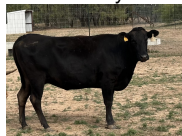

**BRCC 4644**

**Date of Birth:** 11/28/2022

Courtesy of Brett Ranch

BRCC 4644

Arubial United P0342

LMR MS Mayura 0555H

SMO SUMO CATTLE CO  
MICHIFUKU F126

MACQUARIE WAGYU C1624