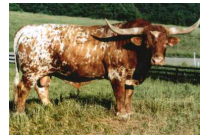

WIN GLASS

Date of Birth: 04/21/2004
Registration 1: 241013
Breeder: DCCI
Owner: Dreamwood Farms

Courtesy of DCCI

TTT: 74.8750 on 05/17/2022

WIN GLASS

WINCHESTER

ROSE COLORED GLASSES

GIZMO