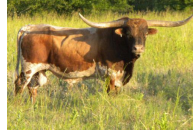

DC Coffee Mate

Date of Birth: 01/23/2016
Registration 1: CAI299713
Sale Price: \$
Breeder: 75456 Brian Brett
Owner: Brett Ranch

Courtesy of Brett Ranch

This gorgeous heifer comes from an 85" TTT sire and a dam who will be well over 95" TTT. She has great conformation and should have tremendous horn. One to watch for sure.

TTT: 72.8750 on 03/31/2019

DC Coffee Mate

ZD KELLY

HELM LAURAS LIGHT MOCHA

DIAMOND W PAY CASH

DELTA URSULA

WS JAMAKIZM

WIREGRASS LAURA