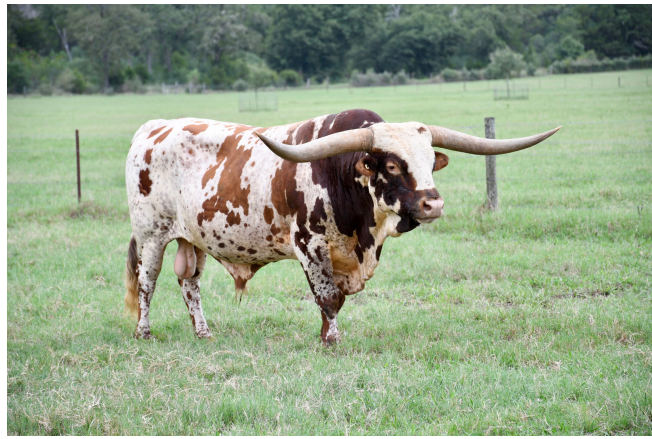

VAN HORNE TEXA (21)

Date of Birth: 01/10/2011
Registration 1: BTI84831
Sale Price: \$
Breeder: JIM STEFFLER
Owner: HOVINGH / TAYLOR /
 TORKILDSEN

Courtesy of Bull Creek Longhorns

Impressed with this bull's heifers. They have color, tall, big thick bodied, twisty horn and good direction to the horn and heavy boned heifers. They are not early maturing on horn. They start coming on at 7-8 months but really mature at 4-5 yrs. Great mothers. Great milkers. We have semen for sale \$100.00 a straw. His heifers make the best moms / and best cows we have had since Tari Graves genetics.