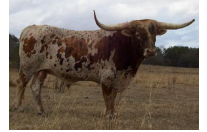

GLR TOP 20 GAL

Date of Birth: 03/09/2019
Registration 1: CAI322245
Sale Price: \$
Breeder: GILLILAND RANCH LLC
Owner: GILLILAND RANCH LLC

Courtesy of Brett Ranch

OCV'd; JOHNE'S NEGATIVE; THIS HUBBELL'S 20G DAUGHTER IS A TOTAL PACKAGE COW AND COMES FROM ONE OF OUR BEST MATERNAL LINES- WITH THE DAM, GRANDDAM AND GREAT GRANDDAM OVER 80" -- HORN GROWTH IS GREAT - 64" AT 24.0 M; 75.0" @ 31M; 80" AT 3.3 YEARS AND NOW 88.5" AT 5 YEARS. BRED TO CACTUS JACK FOR AN AUG/SEPT 2024 CALF.

TTT: 88.0000 on 01/13/2024

GLR TOP 20 GAL

Hubbells 20 Gauge

MINT JULEP 323/0

Concealed Weapon

HUBBELLS RIO GLORY

Top Caliber

FEISTY LEIGH

Sharp Shooter 542

HORSESHOE J EXAMPLE

JP RIO GRANDE

HUBBELLS MORNING GLORY

HUNTS COMMAND RESPECT

HASHBROWN

OVERHEAD

DAY'S FEISTY FANNIE